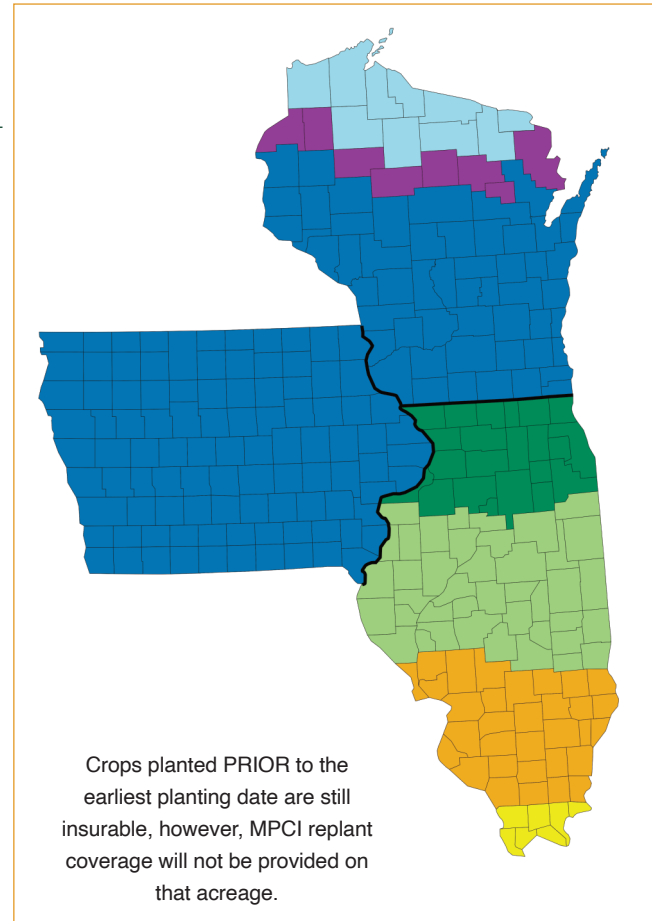

CROP INSURANCE

A Division of The DeLong Co., Inc.

Let's Talk!

(608) 600-8030 • cropins@delcocropinsurance.com

www.delcocropinsurance.com

IMPORTANT CROP INSURANCE DATES

- MARCH 15Sales Closing Date (Spring Crops)
- APRIL 29Production Reporting Date (Spring Crops)
- JULY 1Premium Billing Date (Fall Crops)
- JULY 15Acreage Reporting Date (Spring Crops)
- JULY 30Sales Closing Date (Forage Seeding)
- AUGUST 15.....Premium Billing Date (Spring Crops)
- SEPTEMBER 30Sales Closing Date (Fall Crops & Margin Coverage)
- NOVEMBER 14Production Reporting Date (Forage Production IA & Wheat IL)
- NOVEMBER 15.....Production & Acreage Reporting Date (Fall Crops WI)
- DECEMBER 1Sales Closing Date (PRF)
- DECEMBER 10End of Insurance Date (Corn/Soybeans)
- DECEMBER 15Production & Acreage Reporting Date (Wheat IA/IL)

Livestock Risk Protection (LRP) Sales Closing date is Daily by 8:25am CT

2026 PLANTING DATES CORN

IA, IL & WI - Grain Type, NIRR

- Early 4/15 Final 5/25
- Early 4/15 Final 5/31
- Early 4/10 Final 5/31
- Early 4/10 Final 6/5
- Early 4/5 Final 6/5
- Early 4/1 Final 6/5
- Early 4/1 Final 5/31