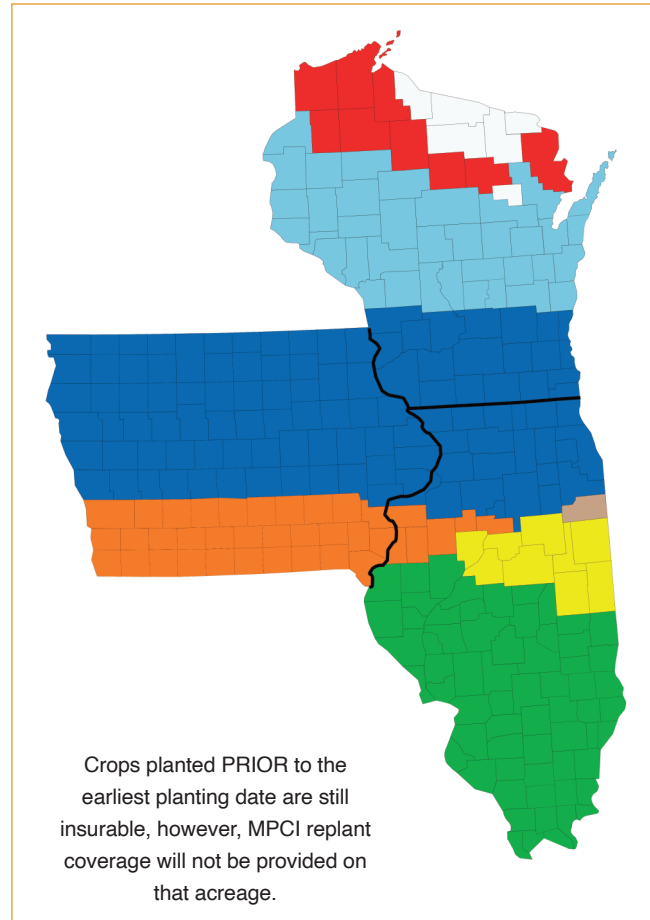

CROP INSURANCE

A Division of The DeLong Co., Inc.

Let's Talk!

(608) 600-8030 • cropins@delcocropinsurance.com

www.delcocropinsurance.com

IMPORTANT CROP INSURANCE DATES

- MARCH 15 .....Sales Closing Date (Spring Crops)
- APRIL 29 .....Production Reporting Date (Spring Crops)
- JULY 1 .....Premium Billing Date (Fall Crops)
- JULY 15 .....Acreage Reporting Date (Spring Crops)
- JULY 30 .....Sales Closing Date (Forage Seeding)
- AUGUST 15.....Premium Billing Date (Spring Crops)
- SEPTEMBER 30 .....Sales Closing Date (Fall Crops & Margin Coverage)
- NOVEMBER 14.....Production Reporting Date (Forage Production IA & Wheat IL)
- NOVEMBER 15.....Production & Acreage Reporting Date (Fall Crops WI)
- DECEMBER 1 .....Sales Closing Date (PRF)
- DECEMBER 10 .....End of Insurance Date (Corn/Soybeans)
- DECEMBER 15 .....Production & Acreage Reporting Date (Wheat IA/IL)

Livestock Risk Protection (LRP) Sales Closing date is Daily by 8:25am CT

2026 PLANTING DATES SOYBEANS

IA & WI - Commodity Type, NIRR
IL - No Type Specified, NFAC, NIRR

- Early 4/30 Final 6/10
- Early 4/20 Final 6/10
- Early 4/15 Final 6/15
- Early 4/15 Final 6/20
- Early 4/10 Final 6/15
- Early 4/10 Final 6/20
- Early 4/5 Final 6/20
- No Coverage

Crops planted AFTER the final planting date will be insured at a reduced rate thru the late planting period. Ask your agent for more details!