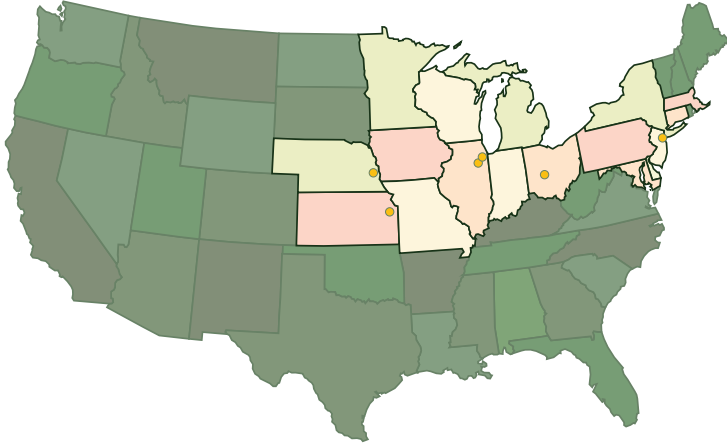

Agricultural Products

Our agricultural export division offers an extensive commercial feed, grain and food grade program, making us an industry leader in agricultural exports. Originating from farmer producers and elevators in the heartland of American agriculture, our grains and feedstuffs are trans-loaded into containers for shipment around the world.

Wheat

Sorghum

U.S. Locations

Headquartered in Clinton, WI, The DeLong Co. has an extensive network of product origination and logistical hubs.

Global Markets

With the capabilities to ship worldwide, The DeLong Co. focuses on Asia and Middle East countries. Our immediate access to shipping lines and export networks allows us to be a leading supplier in containerized agricultural products.